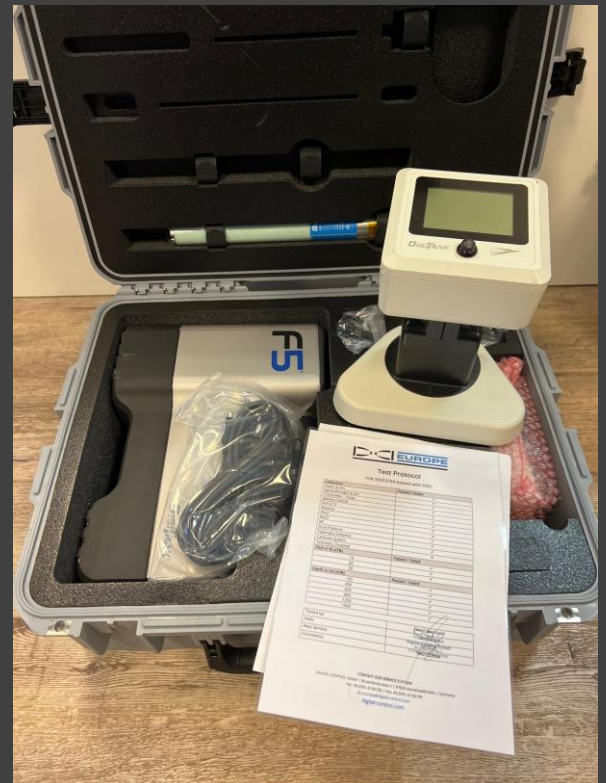

DigiTrak F5 locating system refurbished with new sonde and new accessories

Refurbished by DigiTrak factory, comes with new transmitter and new accessories. Remote display is optional.

- DigiTrak F5 receiver refurbished by DigiTrak factory
- Brand new batteries and battery charger, new suitcase, logging capability
- Including brand new dual frequency transmitter F5Dpx (19/12 khz) (incl pressure reading)
- **Optional FCD remote display: + 2.500 euro ex VAT**

Specifications:

EDRRFrequency1,3/ 8,4 / 12 / 18,5 / 19,2 kHz
 Power sourceDigiTrak® Li-ion battery pack
 Battery life8-12 hr (approx.)
 Battery charger12 V DC or 100/240 V AC
 Depth/rangeup to 26 m (w/EXL sonde)
 ControlsToggle / Trigger switch

Graphic displayMenu driven color display
 Audio outputBeeper
 Telemetry range(550 m)
 Operating temperature range-20°C to 60°C
 Depth accuracy±5% absolute
 Weight (w/ battery)3,6 kg

Price: € 12.500,- (ex VAT), ex works Vermeer Used Equipment Benelux, Goes, The Netherlands